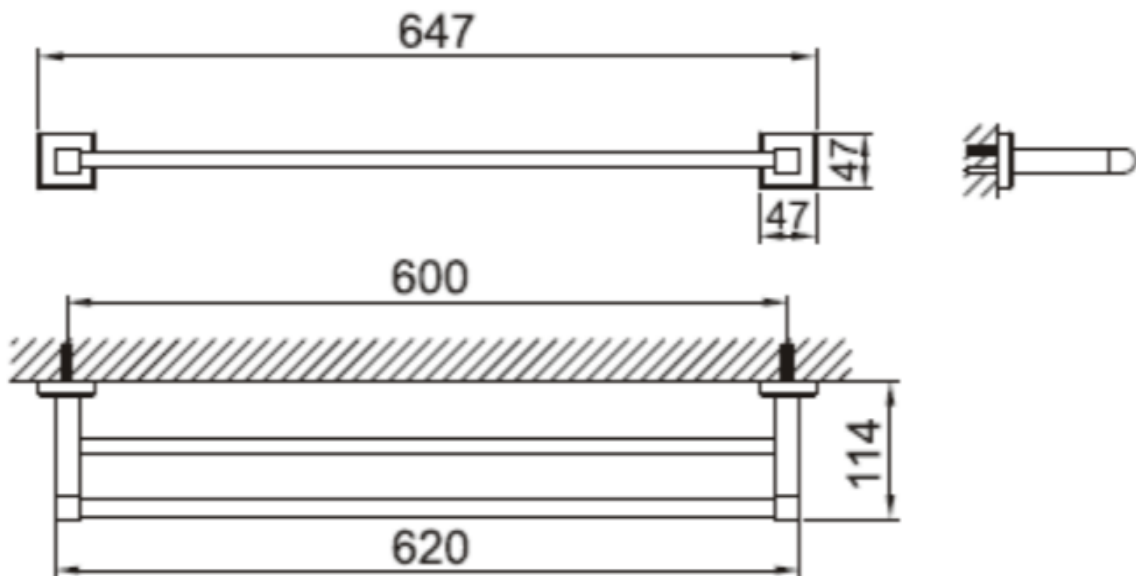

Brand : CAE, China  
Name : Towel Bar  
Item Code : 9509 T01028 PBR  
Color / Finish: Matte Black  
Dimensions : 647 mm length

Product info:

- Double Towel Bar

Flushing of pipe must be done before fittings are installed. Failure to do so voids the warranty.